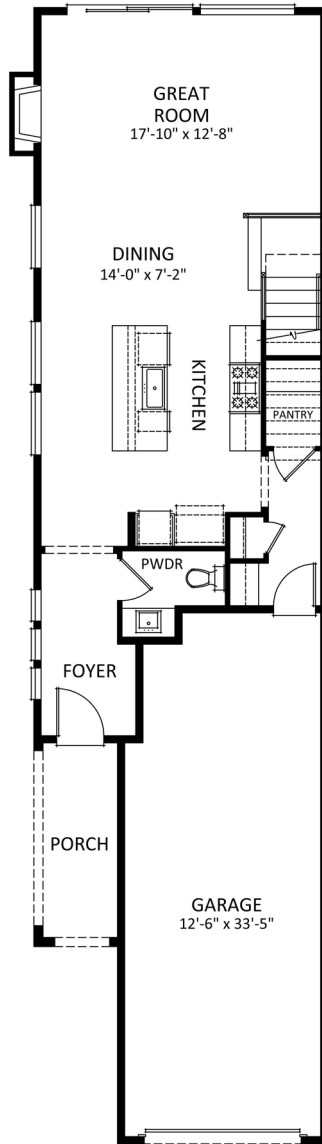

# The Rowan Collection

1,963 SQ. FT.

3 BEDS + LOFT, 3 BATHS

ATTACHED SINGLE FAMILY HOMES

First level

Second level

TRADEMARK / BY THOMAS JAMES HOMES

Los Angeles | Silicon Valley | Pacific Northwest

26880 Aliso Viejo Parkway, Suite 100, Aliso Viejo, CA 92656 | (877) 381-4092

TrademarkByTJH.com | @TrademarkByTJH

These features are applicable only to Trademark by Thomas James Homes. Detailed specifications, finishes and fixtures are subject to change, on homes prior to sale, at any time without notice or obligation. Square footages and lot dimensions are approximate and may vary in construction and depending on the standard of measurement used, engineering and municipal requirements, or other site-specific conditions. Room size, walls, windows, doors, porches and balconies vary per home elevation and location. Not an offer or solicitation to sell real property. Thomas James Homes is a registered trademark of Thomas James Homes, LLC. ©2018 Thomas James Homes. All rights reserved. CA DRE License #02057367