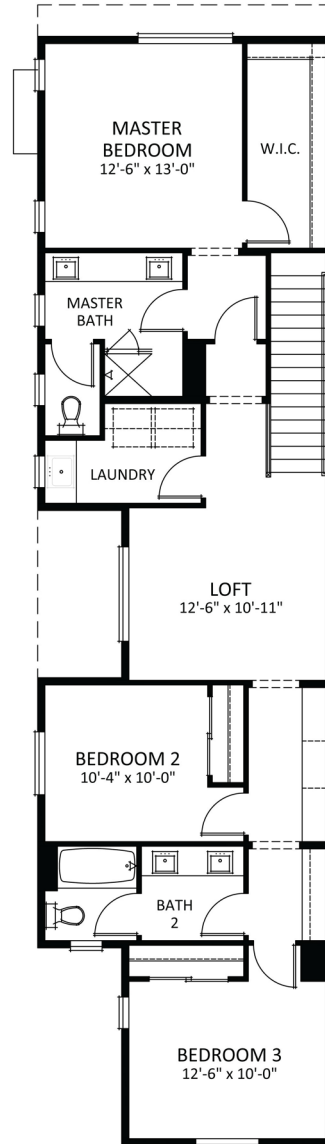

# The Rowan Collection

1,963 SQ. FT.

3 BEDS + LOFT, 3 BATHS

ATTACHED SINGLE FAMILY HOMES

First level

Second level

TRADEMARK / BY THOMAS JAMES HOMES

Los Angeles | Silicon Valley | Pacific Northwest

26880 Aliso Viejo Parkway, Suite 100, Aliso Viejo, CA 92656 | (877) 381-4092

TrademarkByTJH.com | @TrademarkByTJH

These features are applicable only to Trademark by Thomas James Homes. Detailed specifications, finishes and fixtures are subject to change, on homes prior to sale, at any time without notice or obligation. Square footages and lot dimensions are approximate and may vary in construction and depending on the standard of measurement used, engineering and municipal requirements, or other site-specific conditions. Room size, walls, windows, doors, porches and balconies vary per home elevation and location. Not an offer or solicitation to sell real property. Thomas James Homes is a registered trademark of Thomas James Homes, LLC. ©2018 Thomas James Homes. All rights reserved. CA DRE License #02057367